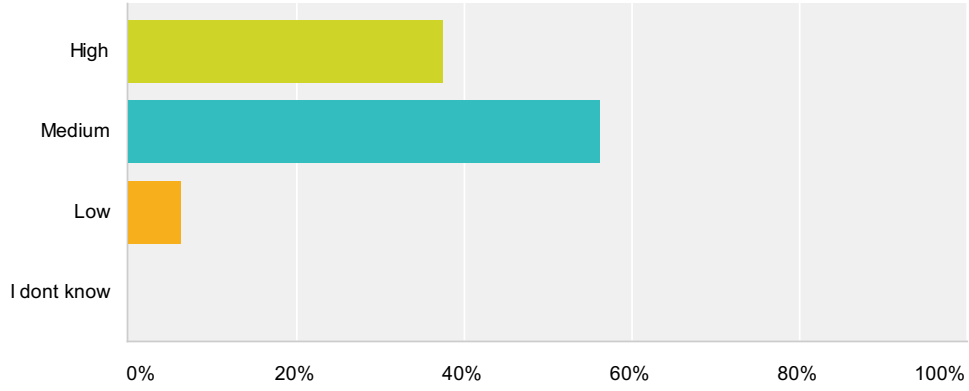

Q18 What is your signal strength level?

Answered: 16 Skipped: 0

Answer Choices	Responses	
High	37.50%	6
Medium	56.25%	9
Low	6.25%	1
I dont know	0%	0
Total		16