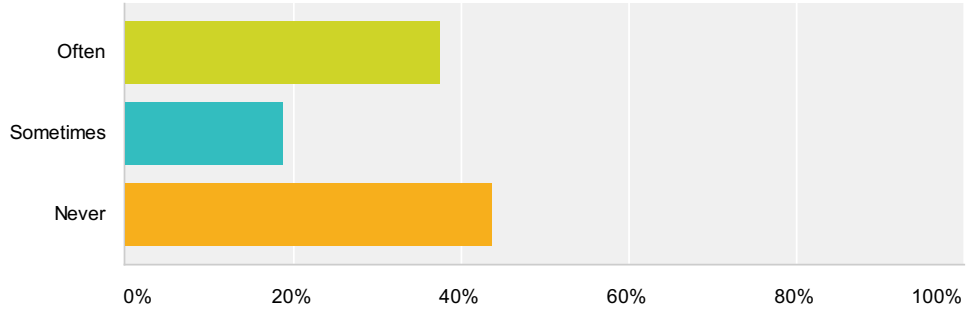

Q20 How often do you use bluetooth?

Answered: 16 Skipped: 0

Answer Choices	Responses	
Often	37.50%	6
Sometimes	18.75%	3
Never	43.75%	7
Total		16