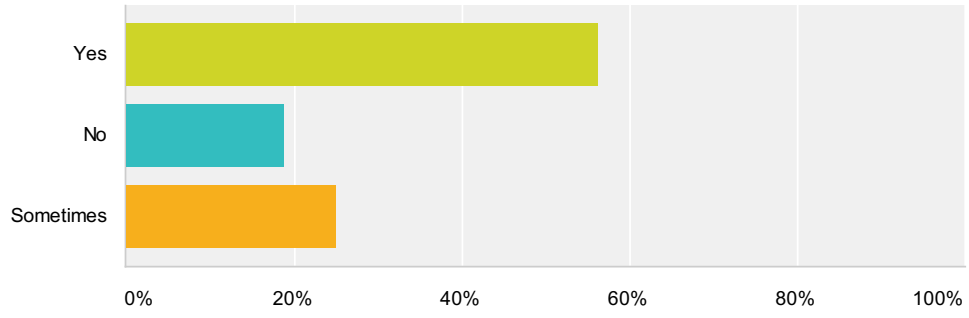

Answered: 16 Skipped: 0

Answer Choices	Responses	
Yes	37.50%	6
No	62.50%	10
Total		16

Q15 Do you have reduce motion enabled in "accessibility" settings?

Answered: 16 Skipped: 0

Answer Choices	Responses	
Yes	18.75%	3
No	75%	12
Sometimes	6.25%	1
Total		16

Q16 Do you always kill your apps?

Answered: 16 Skipped: 0

Answer Choices	Responses	
Yes	56.25%	9
No	18.75%	3
Sometimes	25%	4
Total		16

Q17 What is your brightness set at?

Answered: 16 Skipped: 0

Answer Choices	Responses	
Low	25%	4
Medium	62.50%	10
Max	12.50%	2
Total		16