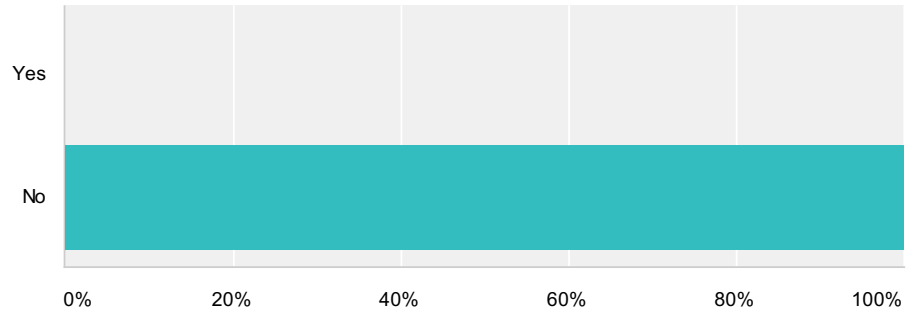

Q7 Did you disable frequent locations in the "system services" settings?

Answered: 16 Skipped: 0

Answer Choices	Responses	
Yes	62.50%	10
No	37.50%	6
Total		16

Q8 Do you have the "Diagnostics & Usage" setting to automatically send?

Answered: 4 Skipped: 12

Answer Choices	Responses	
Yes	0%	0
No	100%	4
Total		4

Q9 Which apps did you disable from location services in "privacy" settings?

Answered: 16 Skipped: 0

Answer Choices	Responses
Camera	18.75% 3
Maps	6.25% 1
Social Media(facebook, messenger etc)	50% 8
Siri	12.50% 2
Weather	31.25% 5
Find my iPhone	18.75% 3
None	31.25% 5
Total Respondents: 16	