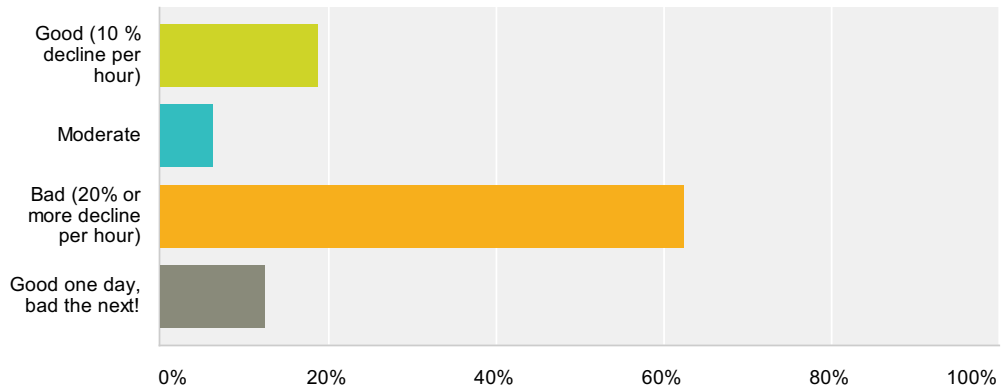

Q1 How is your average battery life since installation of iOS 7 beta 1? Keeping in mind it is a beta!

Answered: 16 Skipped: 0

Answer Choices	Responses
Good (10 % decline per hour)	18.75% 3
Moderate	6.25% 1
Bad (20% or more decline per hour)	62.50% 10
Good one day, bad the next!	12.50% 2
Total	16

Q2 Did you notice your battery life got better after one or two cycles of charging?

Answered: 16 Skipped: 0

Answer Choices	Responses
Yes	18.75% 3
No	75% 12
I dont know yet	6.25% 1
Total	16

Q3 Which device are you using?