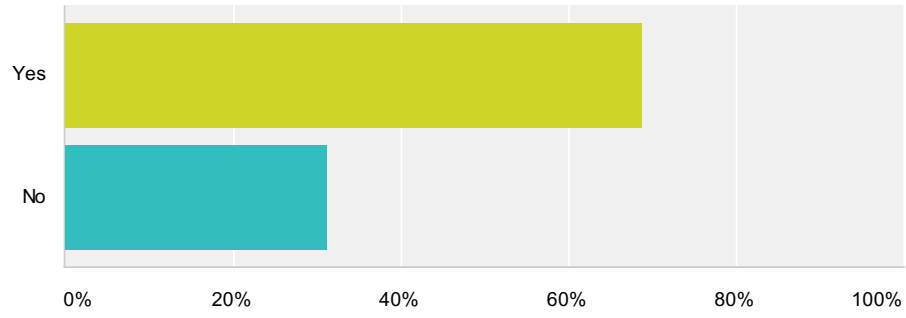

Q10 Do you have Siri enabled?

Answered: 16 Skipped: 0

Answer Choices	Responses	
Yes	87.50%	14
No	12.50%	2
Total		16

Q11 Did you disable background app refresh in "general" settings?

Answered: 16 Skipped: 0

Answer Choices	Responses	
Yes	68.75%	11
No	31.25%	5
Total		16

Q12 If you answered no to the above question, which ones did you enable?

Answered: 16 Skipped: 0

Answer Choices	Responses
Stocks	18.75% 3
Weather	31.25% 5
None	68.75% 11