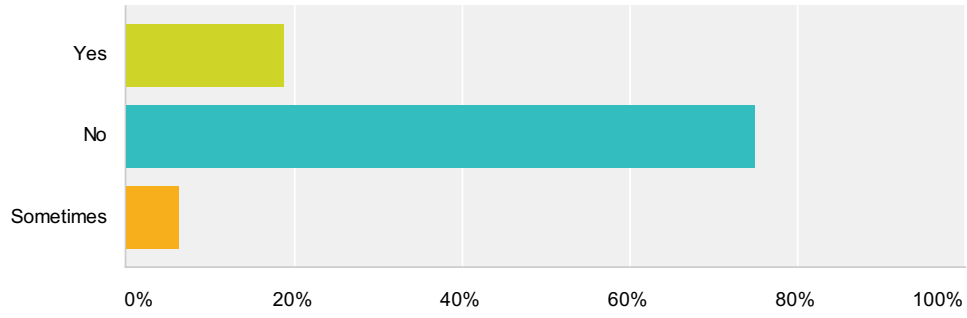

Q15 Do you have reduce motion enabled in "accessibility" settings?

Answered: 16 Skipped: 0

Answer Choices	Responses	
Yes	18.75%	3
No	75%	12
Sometimes	6.25%	1
Total		16