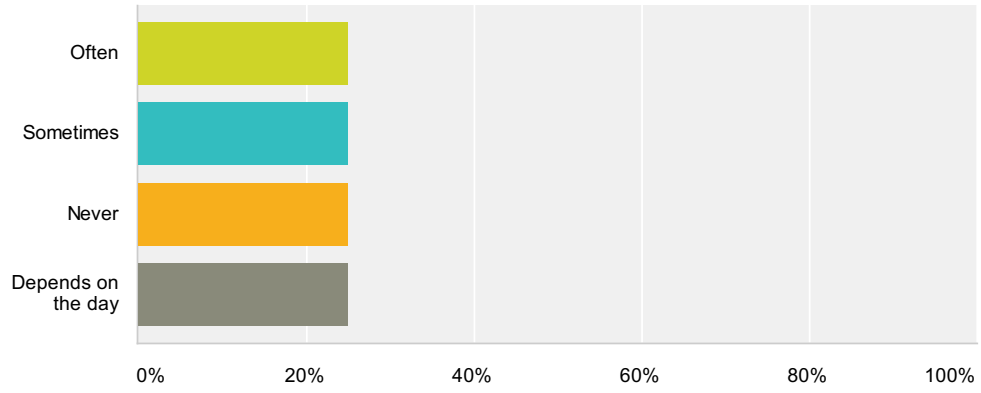

Q21 How often do you use LTE or Data?

Answered: 16 Skipped: 0

Answer Choices	Responses
Often	25% 4
Sometimes	25% 4
Never	25% 4
Depends on the day	25% 4
Total	16