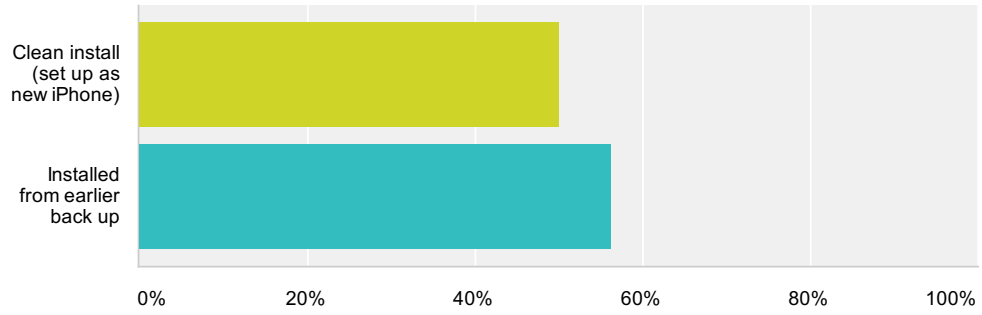

Answered: 16 Skipped: 0

Answer Choices	Responses
iPhone 4	0% 0
iPhone 4S	18.75% 3
iPhone 5	81.25% 13
Total	16

Q4 Which carrier are you with?

Answered: 16 Skipped: 0

Q5 Which option did you choose to install beta from iTunes?

Answered: 16 Skipped: 0

Answer Choices	Responses	
Restore	68.75%	11
Update	31.25%	5
Total		16

Q6 How did you install iOS 7

Answered: 16 Skipped: 0

Answer Choices	Responses
Clean install (set up as new iPhone)	50% 8
Installed from earlier back up	56.25% 9
Total Respondents: 16	