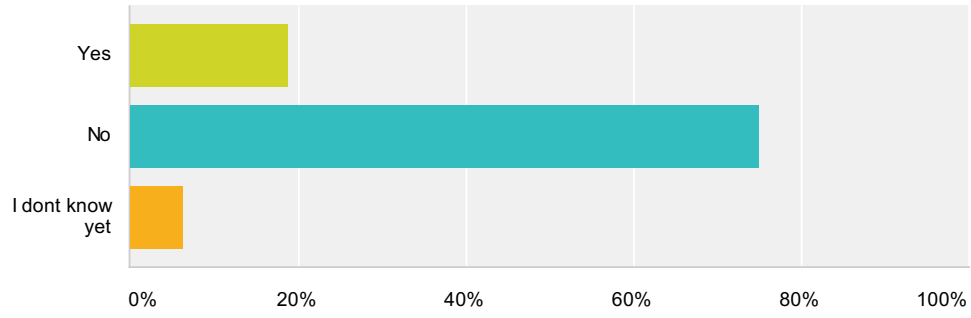

Q1 How is your average battery life since installation of iOS 7 beta 1? Keeping in mind it is a beta!

Answered: 16 Skipped: 0

Answer Choices	Responses
Good (10 % decline per hour)	18.75% 3
Moderate	6.25% 1
Bad (20% or more decline per hour)	62.50% 10
Good one day, bad the next!	12.50% 2
Total	16

Q2 Did you notice your battery life got better after one or two cycles of charging?

Answered: 16 Skipped: 0

Answer Choices	Responses
Yes	18.75% 3
No	75% 12
I dont know yet	6.25% 1
Total	16

Q3 Which device are you using?