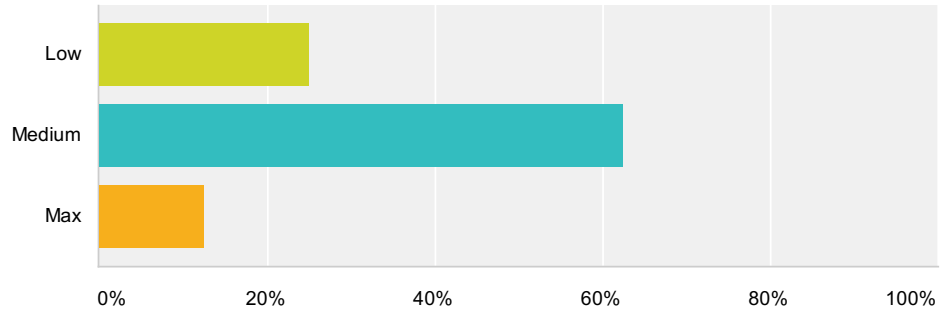

Q16 Do you always kill your apps?

Answered: 16 Skipped: 0

Answer Choices	Responses	
Yes	56.25%	9
No	18.75%	3
Sometimes	25%	4
Total		16

Q17 What is your brightness set at?

Answered: 16 Skipped: 0

Answer Choices	Responses	
Low	25%	4
Medium	62.50%	10
Max	12.50%	2
Total		16