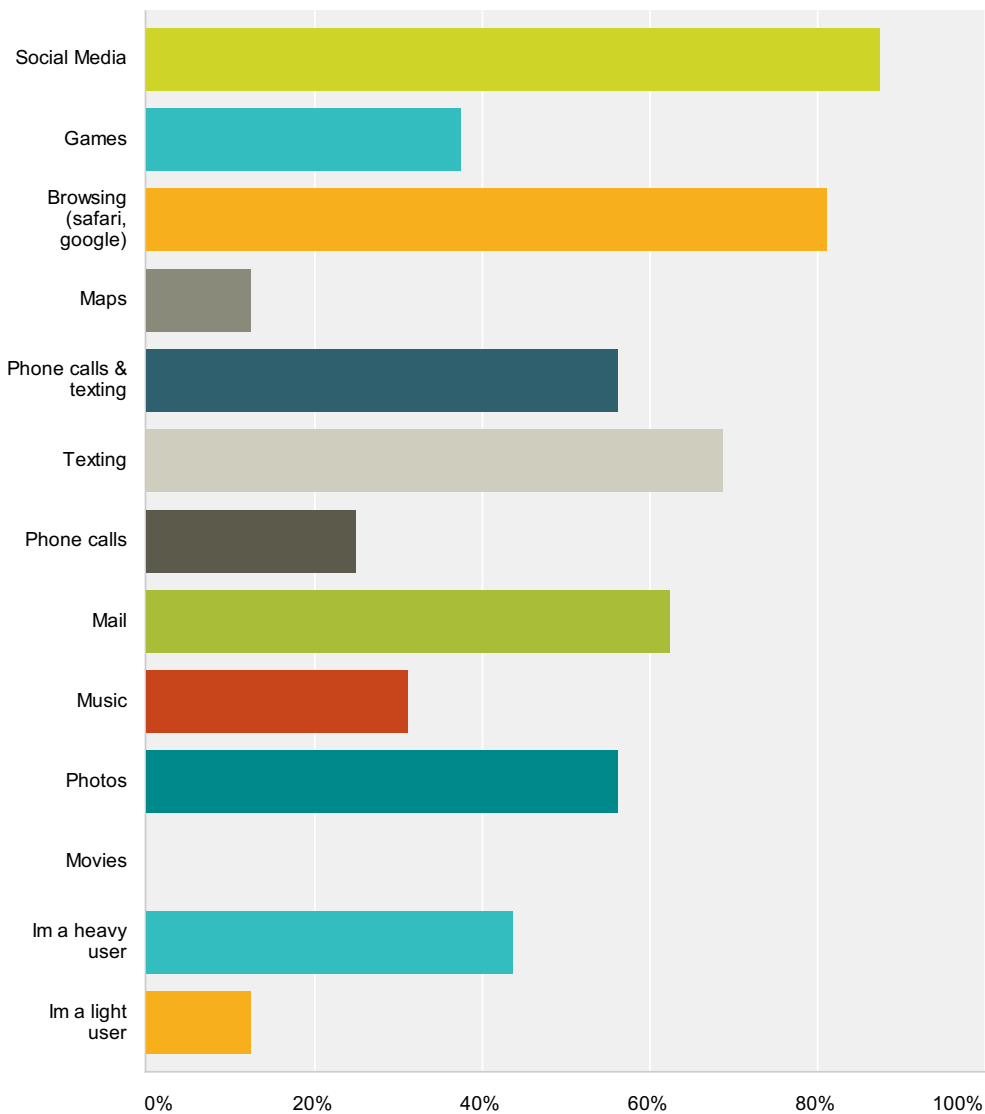

Q21 How often do you use LTE or Data?

Answered: 16 Skipped: 0

Answer Choices	Responses
Often	25% 4
Sometimes	25% 4
Never	25% 4
Depends on the day	25% 4
Total	16

Q22 Out of all the apps/features, which do you use most? Choose all that apply

Answered: 16 Skipped: 0

Answer Choices	Responses
Social Media	87.50% 14
Games	37.50% 6
Browsing (safari, google)	81.25% 13
Maps	12.50% 2
Phone calls & texting	56.25% 9
Texting	68.75% 11
Phone calls	25% 4
Mail	62.50% 10
Music	31.25% 5
Photos	56.25% 9
Movies	0% 0