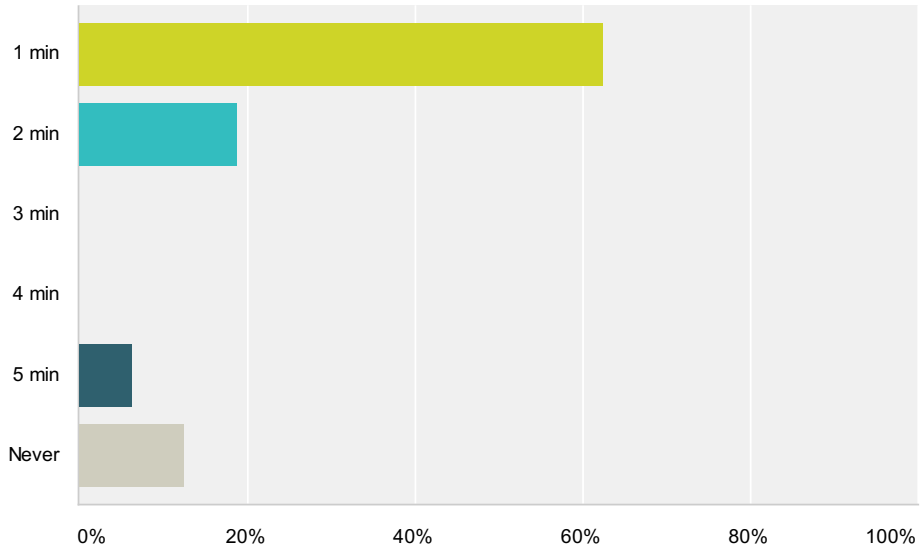

Q18 What is your signal strength level?

Answered: 16 Skipped: 0

Answer Choices	Responses	
High	37.50%	6
Medium	56.25%	9
Low	6.25%	1
I dont know	0%	0
Total		16

Q19 What do you have your auto-lock set at?

Answered: 16 Skipped: 0