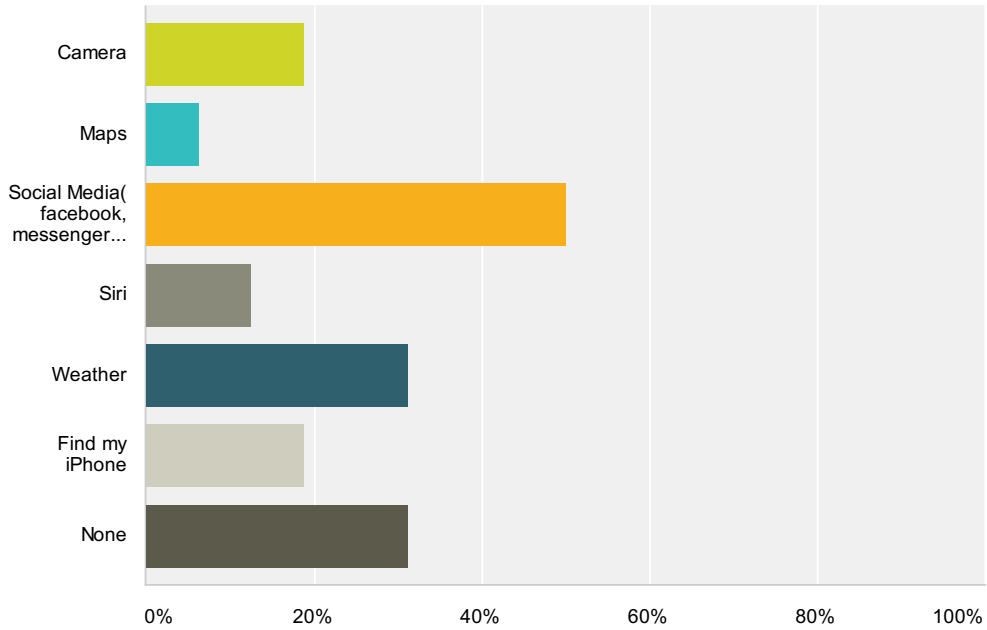

Q7 Did you disable frequent locations in the "system services" settings?

Answered: 16 Skipped: 0

Answer Choices	Responses	
Yes	62.50%	10
No	37.50%	6
Total		16

Q8 Do you have the "Diagnostics & Usage" setting to automatically send?

Answered: 4 Skipped: 12

Answer Choices	Responses	
Yes	0%	0
No	100%	4
Total		4

Q9 Which apps did you disable from location services in "privacy" settings?

Answered: 16 Skipped: 0

Answer Choices	Responses
Camera	18.75% 3
Maps	6.25% 1
Social Media(facebook, messenger etc)	50% 8
Siri	12.50% 2
Weather	31.25% 5
Find my iPhone	18.75% 3
None	31.25% 5
Total Respondents: 16	