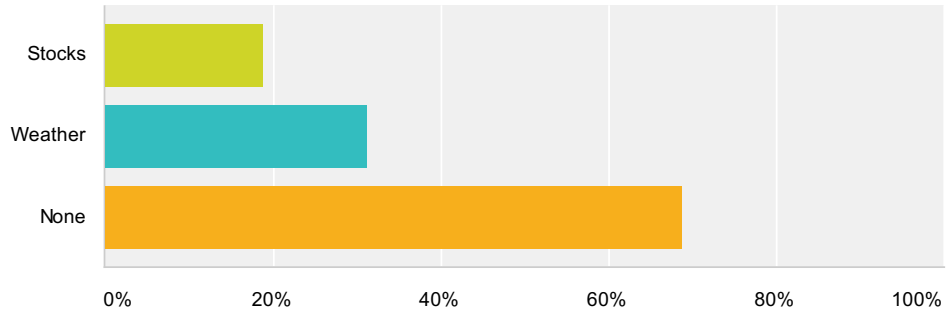

Q10 Do you have Siri enabled?

Answered: 16 Skipped: 0

Answer Choices	Responses	
Yes	87.50%	14
No	12.50%	2
Total		16

Q11 Did you disable background app refresh in "general" settings?

Answered: 16 Skipped: 0

Answer Choices	Responses	
Yes	68.75%	11
No	31.25%	5
Total		16

Q12 If you answered no to the above question, which ones did you enable?

Answered: 16 Skipped: 0

Answer Choices	Responses
Stocks	18.75% 3
Weather	31.25% 5
None	68.75% 11