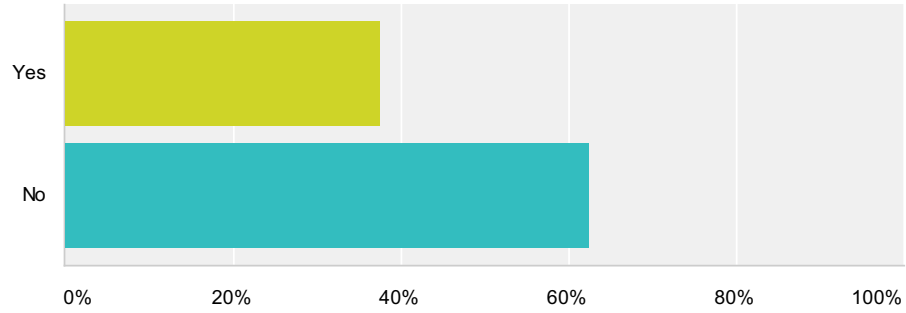

Q14 Do you have automatic updates for apps disabled in the "iTunes & App Stores" settings?

Answered: 16 Skipped: 0

Answer Choices	Responses	
Yes	37.50%	6
No	62.50%	10
Total		16