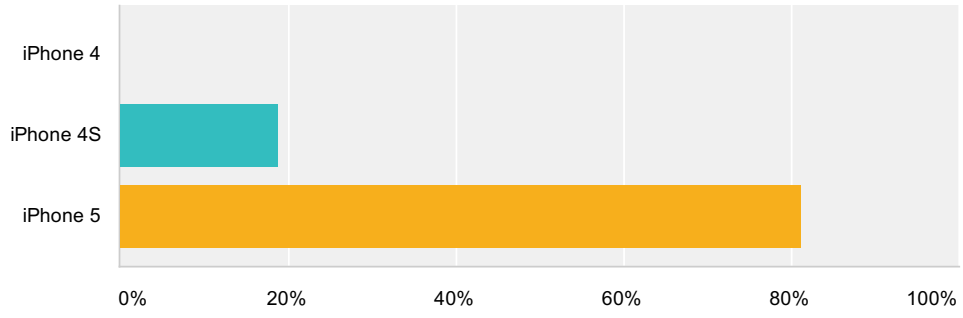

Q2 Did you notice your battery life got better after one or two cycles of charging?

Answered: 16 Skipped: 0

Answer Choices	Responses
Yes	18.75% 3
No	75% 12
I dont know yet	6.25% 1
Total	16

Q3 Which device are you using?

Answered: 16 Skipped: 0

Answer Choices	Responses
iPhone 4	0% 0
iPhone 4S	18.75% 3
iPhone 5	81.25% 13
Total	16

Q4 Which carrier are you with?

Answered: 16 Skipped: 0

Q5 Which option did you choose to install beta from iTunes?