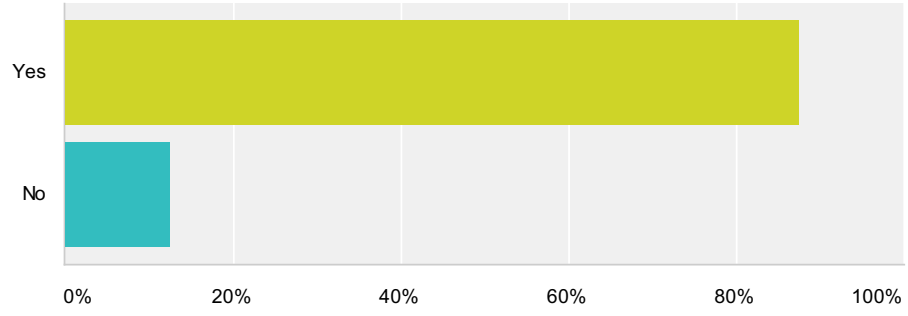

Answered: 4 Skipped: 12

Answer Choices	Responses	
Yes	0%	0
No	100%	4
Total		4

Q9 Which apps did you disable from location services in "privacy" settings?

Answered: 16 Skipped: 0

Answer Choices	Responses
Camera	18.75% 3
Maps	6.25% 1
Social Media(facebook, messenger etc)	50% 8
Siri	12.50% 2
Weather	31.25% 5
Find my iPhone	18.75% 3
None	31.25% 5
Total Respondents: 16	

Q10 Do you have Siri enabled?

Answered: 16 Skipped: 0

Answer Choices	Responses	
Yes	87.50%	14
No	12.50%	2
Total		16

Q11 Did you disable background app refresh in "general" settings?

Answered: 16 Skipped: 0