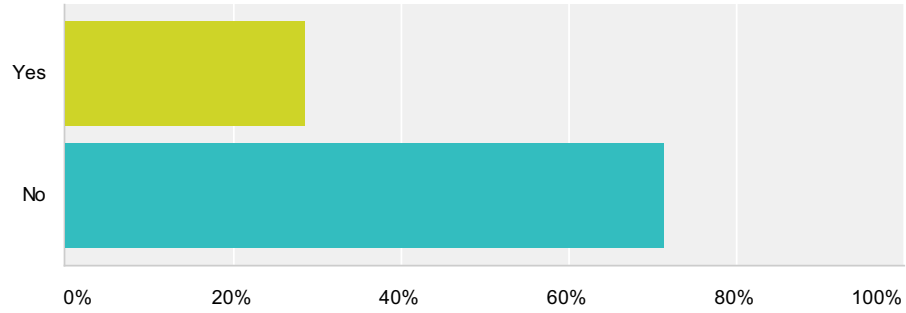

Q14 Do you have automatic updates for apps disabled in the "iTunes & App Stores" settings?

Answered: 7 Skipped: 0

Answer Choices	Responses	
Yes	28.57%	2
No	71.43%	5
Total		7