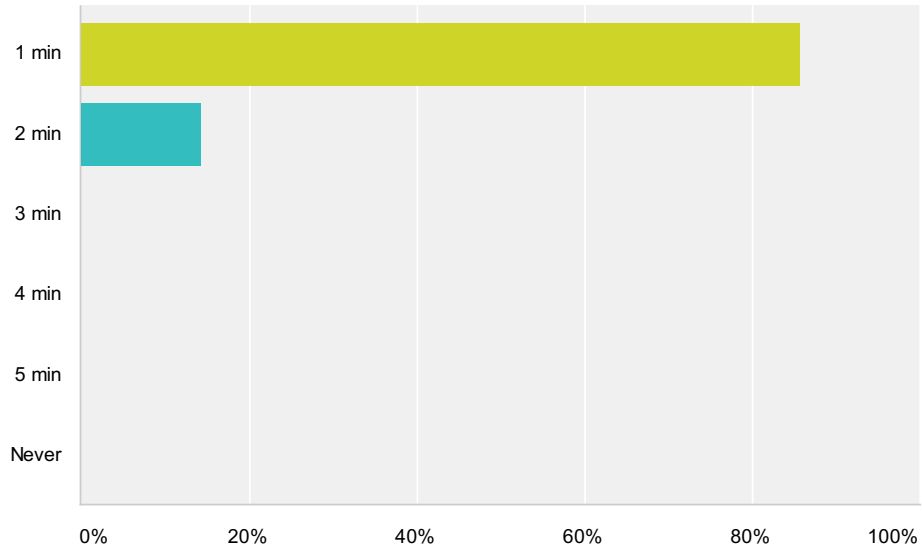

Q18 What is your signal strength level?

Answered: 7 Skipped: 0

Answer Choices	Responses	
High	100%	7
Medium	0%	0
Low	0%	0
I dont know	0%	0
Total		7

Q19 What do you have your auto-lock set at?

Answered: 7 Skipped: 0