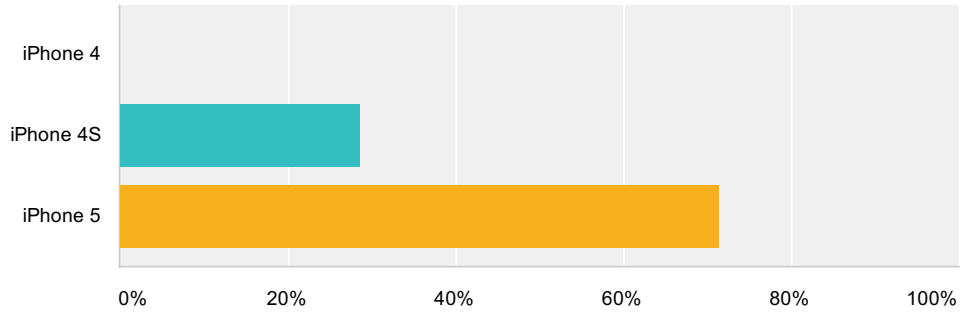

Q2 Did you notice your battery life got better after one or two cycles of charging?

Answered: 7 Skipped: 0

Answer Choices	Responses	
Yes	14.29%	1
No	85.71%	6
I dont know yet	0%	0
Total		7

Q3 Which device are you using?

Answered: 7 Skipped: 0

Answer Choices	Responses	
iPhone 4	0%	0
iPhone 4S	28.57%	2
iPhone 5	71.43%	5
Total		7

Q4 Which carrier are you with?

Answered: 7 Skipped: 0

Q5 Which option did you choose to install beta from iTunes?