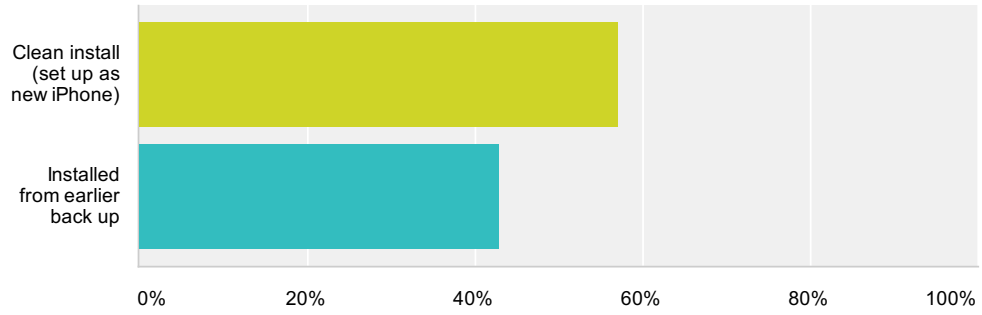

Answered: 7 Skipped: 0

Answer Choices	Responses	
iPhone 4	0%	0
iPhone 4S	28.57%	2
iPhone 5	71.43%	5
Total		7

Q4 Which carrier are you with?

Answered: 7 Skipped: 0

Q5 Which option did you choose to install beta from iTunes?

Answered: 7 Skipped: 0

Answer Choices	Responses
Restore	71.43% 5
Update	28.57% 2
Total	7

Q6 How did you install iOS 7

Answered: 7 Skipped: 0

Answer Choices	Responses
Clean install (set up as new iPhone)	57.14% 4
Installed from earlier back up	42.86% 3
Total Respondents: 7	