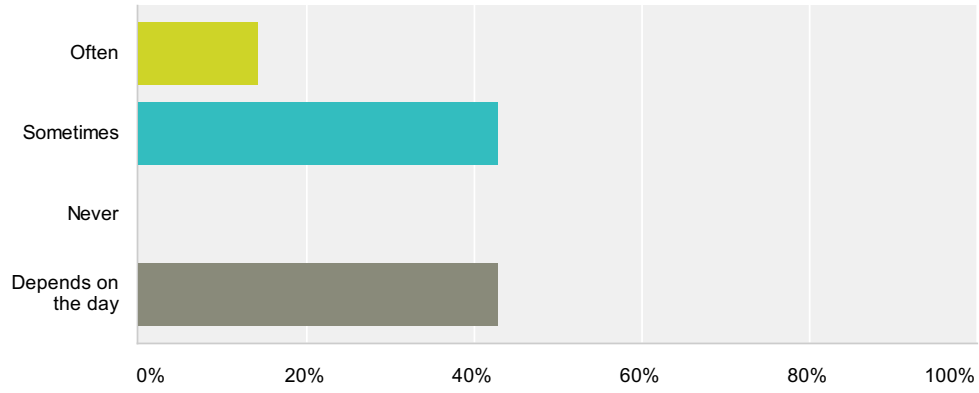

Q21 How often do you use LTE or Data?

Answered: 7 Skipped: 0

Answer Choices	Responses
Often	14.29% 1
Sometimes	42.86% 3
Never	0% 0
Depends on the day	42.86% 3
Total	7