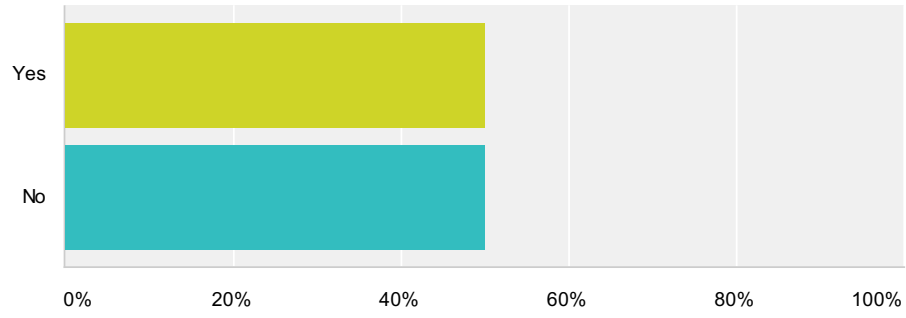

Q8 Do you have the "Diagnostics & Usage" setting to automatically send?

Answered: 2 Skipped: 5

Answer Choices	Responses
Yes	50% 1
No	50% 1
Total	2