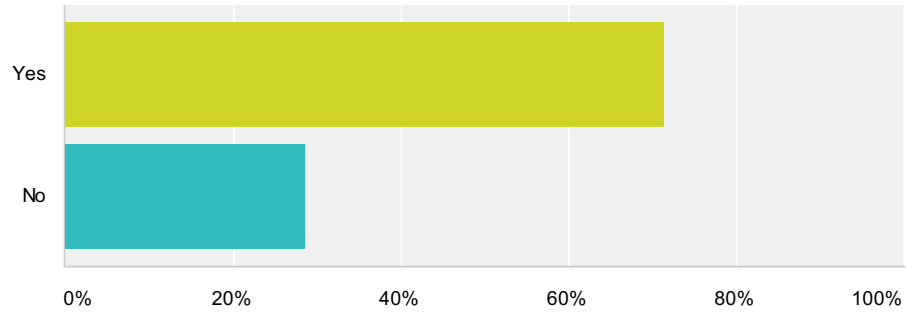

Answered: 2 Skipped: 5

Answer Choices	Responses
Yes	50% 1
No	50% 1
Total	2

Q9 Which apps did you disable from location services in "privacy" settings?

Answered: 7 Skipped: 0

Answer Choices	Responses
Camera	28.57% 2
Maps	14.29% 1
Social Media(facebook, messenger etc)	28.57% 2
Siri	28.57% 2
Weather	28.57% 2
Find my iPhone	28.57% 2
None	42.86% 3
Total Respondents: 7	

Q10 Do you have Siri enabled?

Answered: 7 Skipped: 0

Answer Choices	Responses	
Yes	71.43%	5
No	28.57%	2
Total		7

Q11 Did you disable background app refresh in "general" settings?

Answered: 7 Skipped: 0

Answer Choices	Responses	
Yes	57.14%	4
No	42.86%	3
Total		7