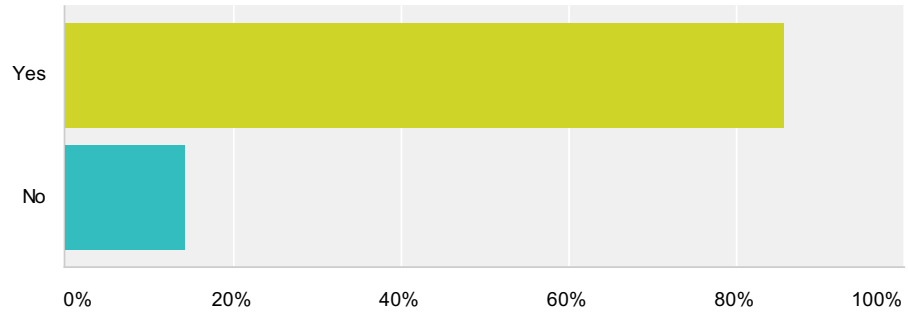

Q13 Did you reset all settings in "general" settings?

Answered: 7 Skipped: 0

Answer Choices	Responses	
Yes	85.71%	6
No	14.29%	1
Total		7