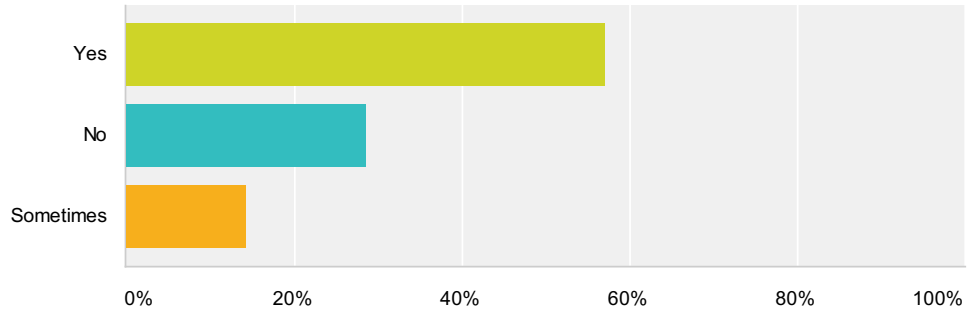

Q15 Do you have reduce motion enabled in "accessibility" settings?

Answered: 7 Skipped: 0

Answer Choices	Responses	
Yes	28.57%	2
No	57.14%	4
Sometimes	14.29%	1
Total		7

Q16 Do you always kill your apps?

Answered: 7 Skipped: 0

Answer Choices	Responses	
Yes	57.14%	4
No	28.57%	2
Sometimes	14.29%	1
Total		7

Q17 What is your brightness set at?

Answered: 7 Skipped: 0

Answer Choices	Responses	
Low	0%	0
Medium	85.71%	6
Max	14.29%	1
Total		7