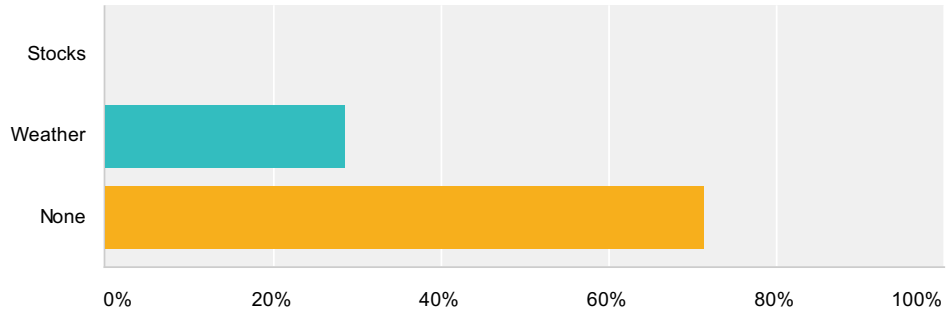

Q10 Do you have Siri enabled?

Answered: 7 Skipped: 0

Answer Choices	Responses	
Yes	71.43%	5
No	28.57%	2
Total		7

Q11 Did you disable background app refresh in "general" settings?

Answered: 7 Skipped: 0

Answer Choices	Responses	
Yes	57.14%	4
No	42.86%	3
Total		7

Q12 If you answered no to the above question, which ones did you enable?

Answered: 7 Skipped: 0

Answer Choices	Responses
Stocks	0% 0
Weather	28.57% 2
None	71.43% 5

Total Respondents: 7

Q13 Did you reset all settings in "general" settings?