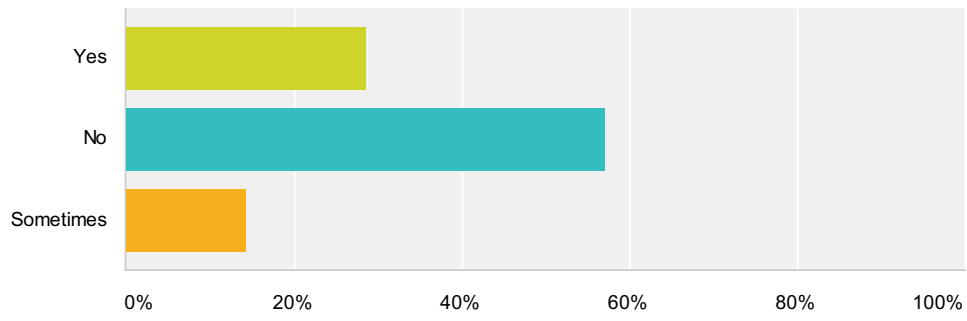

Q15 Do you have reduce motion enabled in "accessibility" settings?

Answered: 7 Skipped: 0

Answer Choices	Responses	
Yes	28.57%	2
No	57.14%	4
Sometimes	14.29%	1
Total		7