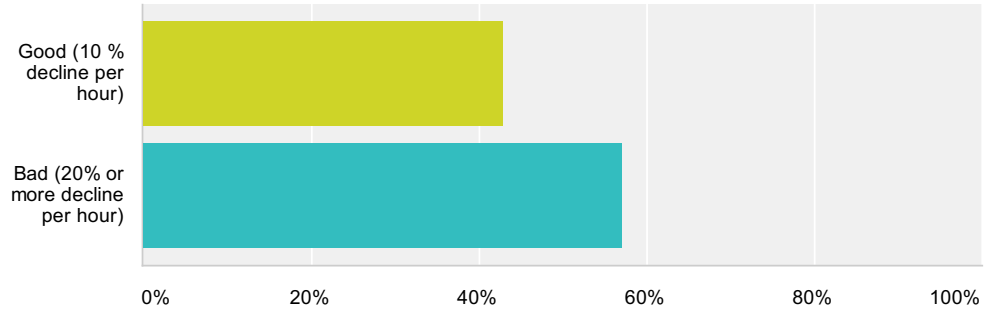

Q1 How is your average battery life since installation of iOS 7 beta 1? Keeping in mind it is a beta!

Answered: 7 Skipped: 0

Answer Choices	Responses	
Good (10 %decline per hour)	42.86%	3
Bad (20%or more decline per hour)	57.14%	4
Total		7

Q2 Did you notice your battery life got better after one or two cycles of charging?

Answered: 7 Skipped: 0

Answer Choices	Responses	
Yes	14.29%	1
No	85.71%	6
I dont know yet	0%	0
Total		7

Q3 Which device are you using?