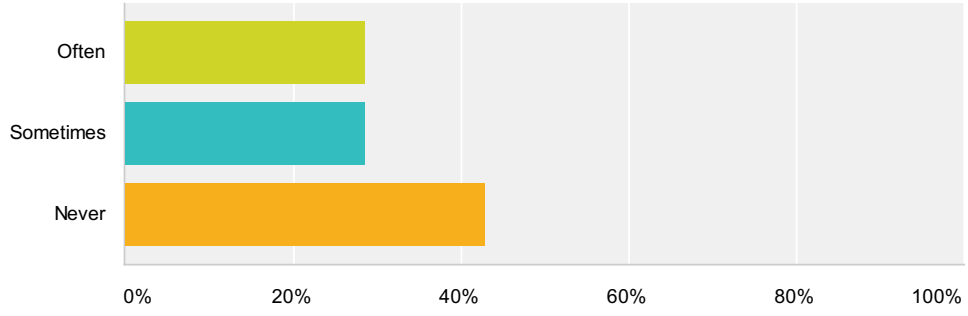

Q20 How often do you use bluetooth?

Answered: 7 Skipped: 0

Answer Choices	Responses	
Often	28.57%	2
Sometimes	28.57%	2
Never	42.86%	3
Total		7