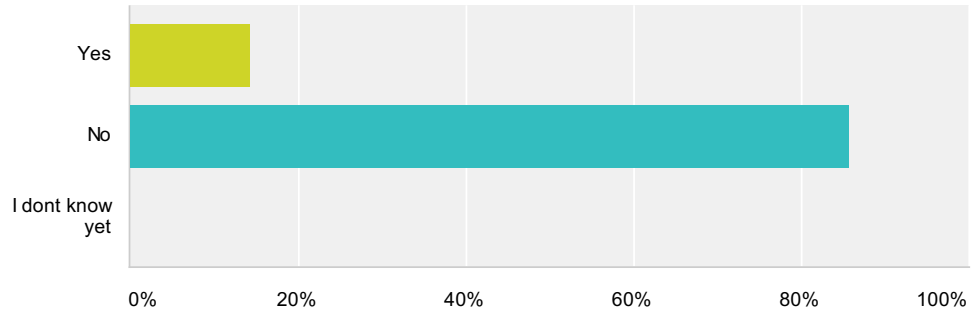

Q2 Did you notice your battery life got better after one or two cycles of charging?

Answered: 7 Skipped: 0

Answer Choices	Responses	
Yes	14.29%	1
No	85.71%	6
I dont know yet	0%	0
Total		7