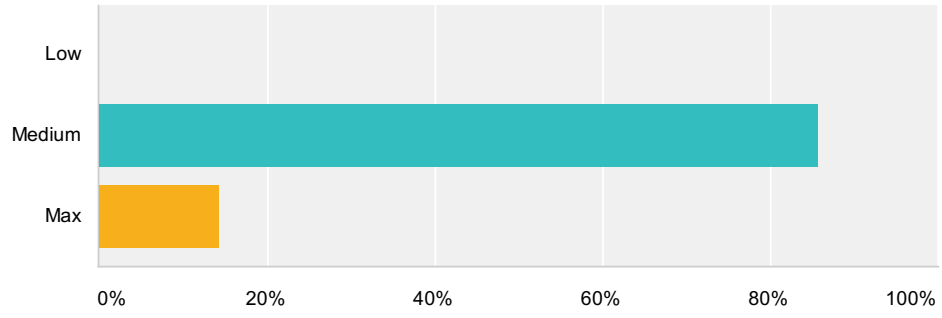

Q15 Do you have reduce motion enabled in "accessibility" settings?

Answered: 7 Skipped: 0

Answer Choices	Responses	
Yes	28.57%	2
No	57.14%	4
Sometimes	14.29%	1
Total		7

Q16 Do you always kill your apps?

Answered: 7 Skipped: 0

Answer Choices	Responses	
Yes	57.14%	4
No	28.57%	2
Sometimes	14.29%	1
Total		7

Q17 What is your brightness set at?

Answered: 7 Skipped: 0

Answer Choices	Responses	
Low	0%	0
Medium	85.71%	6
Max	14.29%	1
Total		7