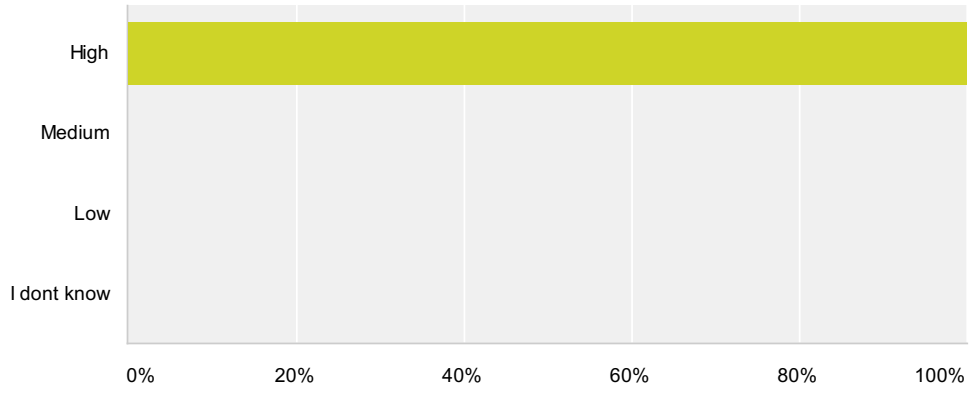

Q18 What is your signal strength level?

Answered: 7 Skipped: 0

Answer Choices	Responses	
High	100%	7
Medium	0%	0
Low	0%	0
I dont know	0%	0
Total		7