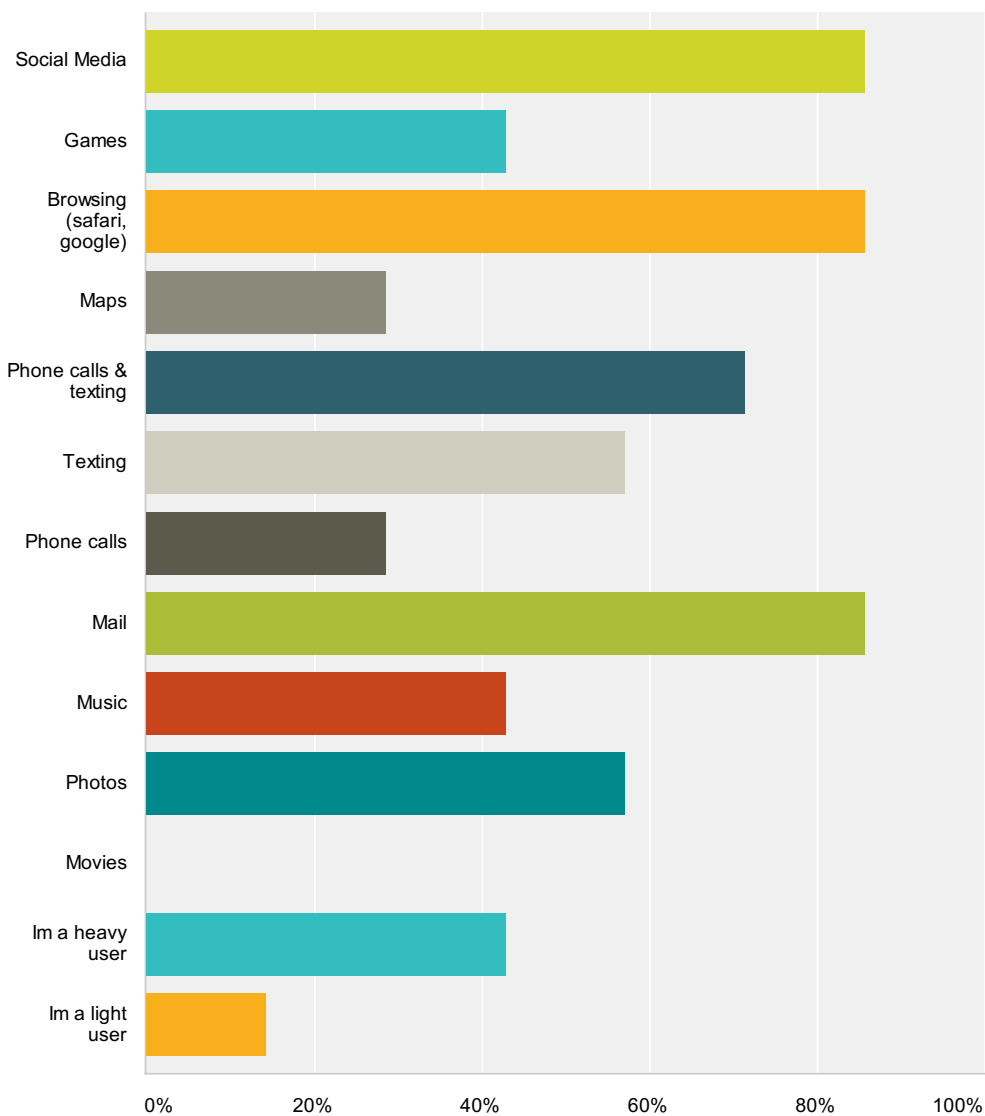

Q21 How often do you use LTE or Data?

Answered: 7 Skipped: 0

Answer Choices	Responses
Often	14.29% 1
Sometimes	42.86% 3
Never	0% 0
Depends on the day	42.86% 3
Total	7

Q22 Out of all the apps/features, which do you use most? Choose all that apply

Answered: 7 Skipped: 0

Answer Choices	Responses
Social Media	85.71% 6
Games	42.86% 3
Browsing (safari, google)	85.71% 6
Maps	28.57% 2
Phone calls & texting	71.43% 5
Texting	57.14% 4
Phone calls	28.57% 2
Mail	85.71% 6
Music	42.86% 3
Photos	57.14% 4
Movies	0% 0