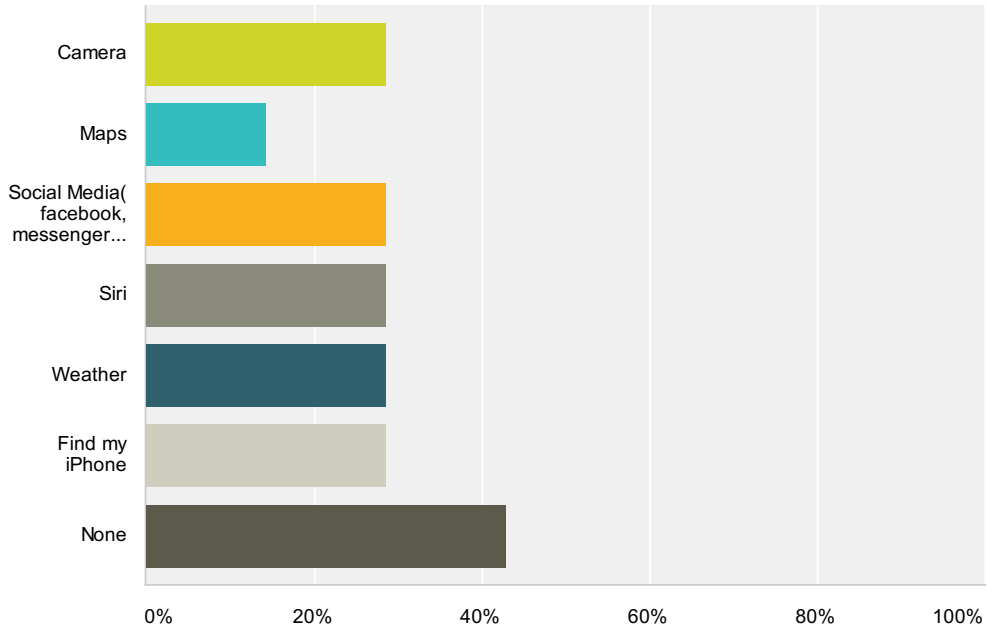

Q7 Did you disable frequent locations in the "system services" settings?

Answered: 7 Skipped: 0

Answer Choices	Responses	
Yes	42.86%	3
No	57.14%	4
Total		7

Q8 Do you have the "Diagnostics & Usage" setting to automatically send?

Answered: 2 Skipped: 5

Answer Choices	Responses
Yes	50% 1
No	50% 1
Total	2

Q9 Which apps did you disable from location services in "privacy" settings?

Answered: 7 Skipped: 0

Answer Choices	Responses
Camera	28.57% 2
Maps	14.29% 1
Social Media(facebook, messenger etc)	28.57% 2
Siri	28.57% 2
Weather	28.57% 2
Find my iPhone	28.57% 2
None	42.86% 3
Total Respondents: 7	