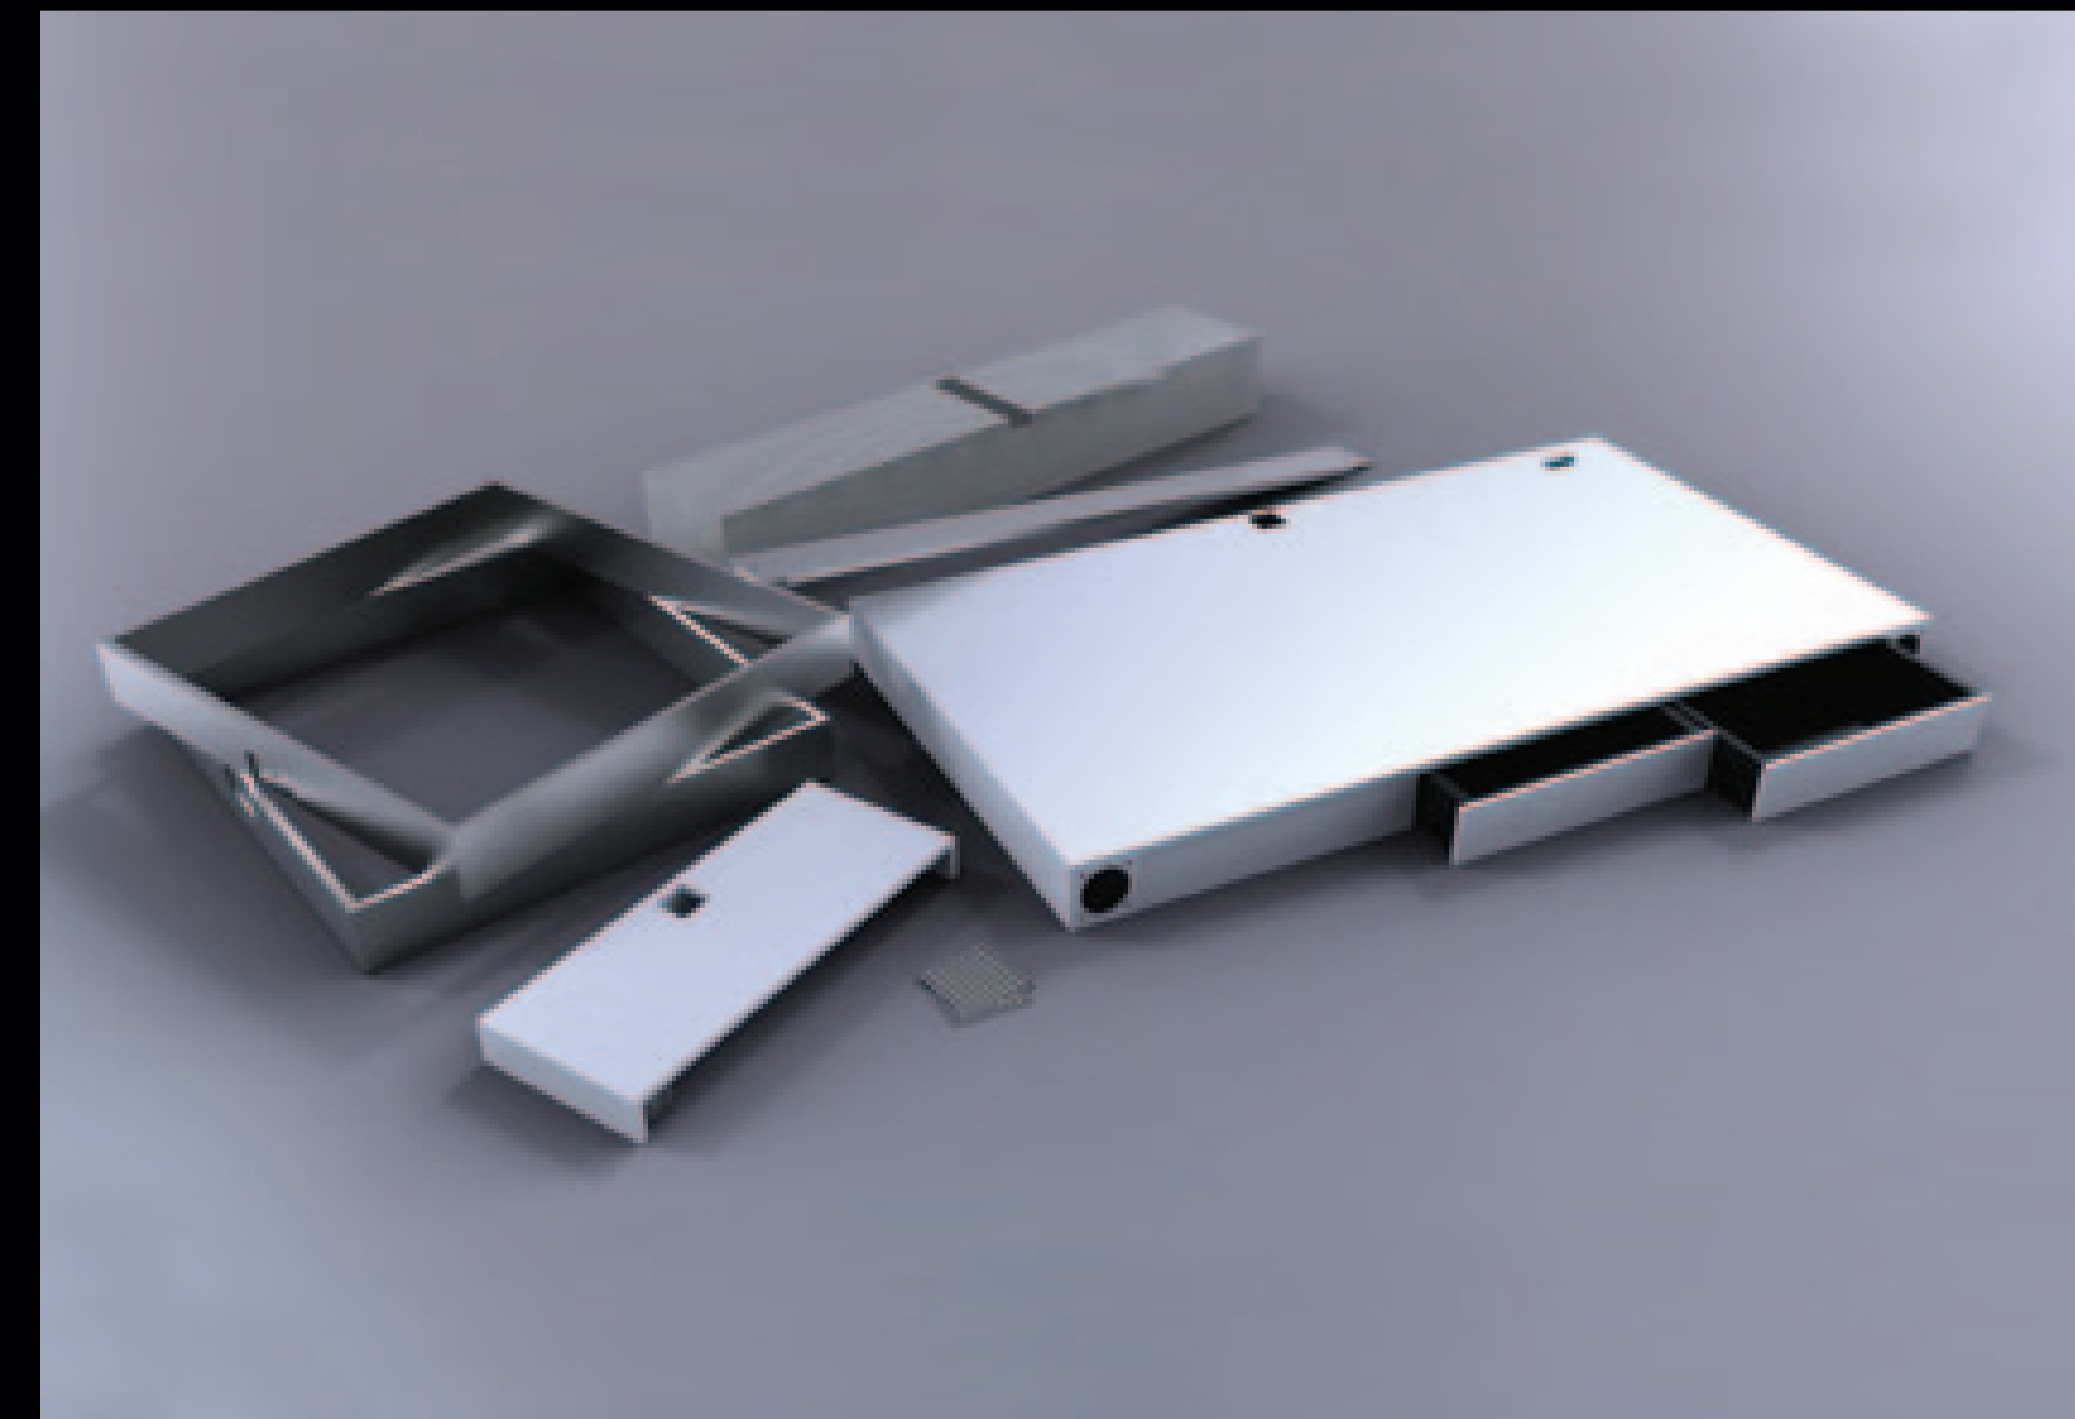

Novanta

L u k e R i g g a l l

Integration

All the essentials for computer and pen based work

Style

A completely unique style that sits perfectly with apple designed products.

Organisation

Four words; 'Cable management' & 'Tailored Drawers'

Lifestyle

Over 100,000,000 iPods worldwide, audio systems, laptops, large displays, gadgets & devices...

...Isn't it about time your desk caught up?

Features

- USB & Audio Hub
- Audio System
- iPod Dock
- Power Sockets
- Cable Channeling
- Monitor Stand
- Keyboard & Mouse Bay
- Main Equipment Bay
- Drawing Utensils Drawer
- Electrical Equipment Drawer
- Laptop/A3 Paper Drawer
- Completely Flat Packable Design