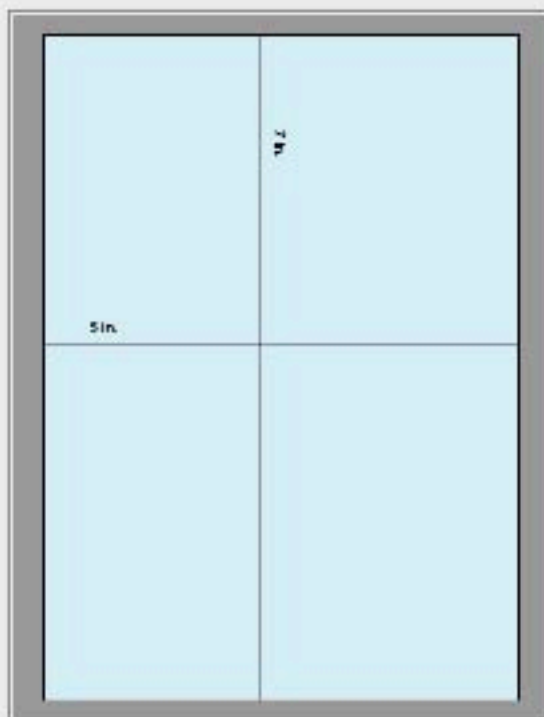

Placement:  Origin X: 0 in Origin Y: 0.0028 in

Tiling: Single Full Page

Overlap: 0 in

Page Setup...

Printer...

Save Preset...

Cancel

Print